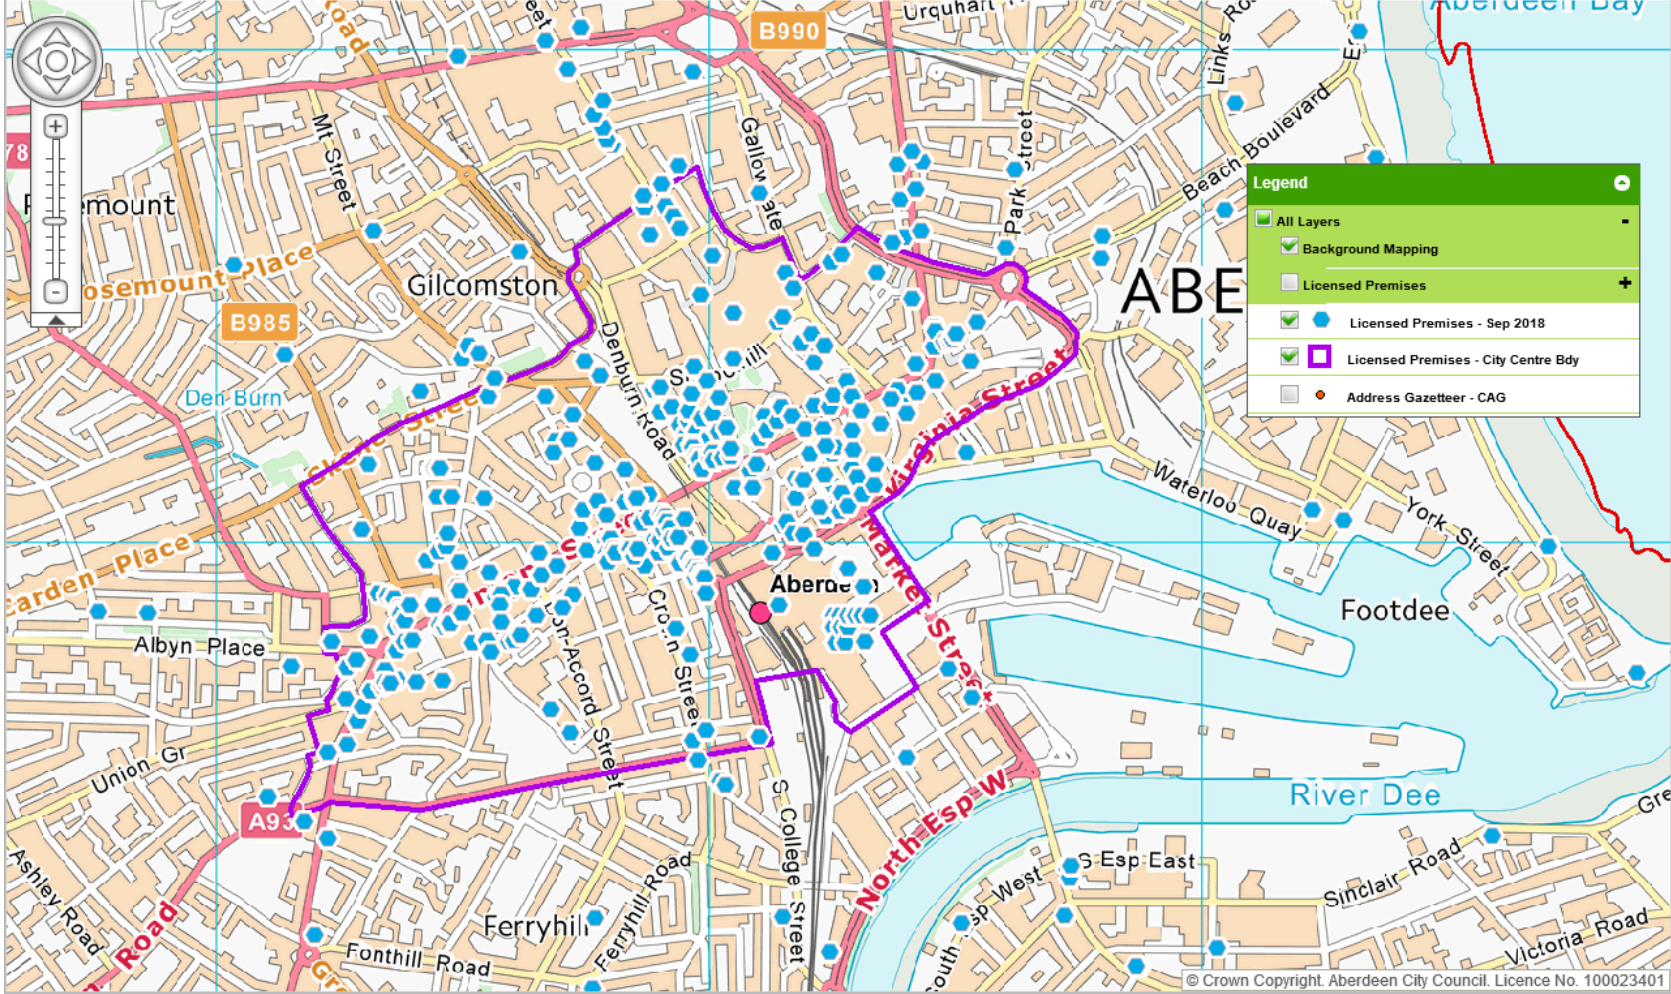

SEARCH	LOCATION	TOOLS	SHARE	SUPPORT
<input type="text"/> Address Search	Location: X 395651 Y 807099 Scale: 1:10000 Bookmarks: Balgownie and	Point Line Areas Clear all Default Identify	Link Print	Help

Legend

- All Layers
- Background Mapping
- Licensed Premises
  - Licensed Premises - Sep 2018
  - Licensed Premises - City Centre Bdy
- Address Gazetteer - CAG